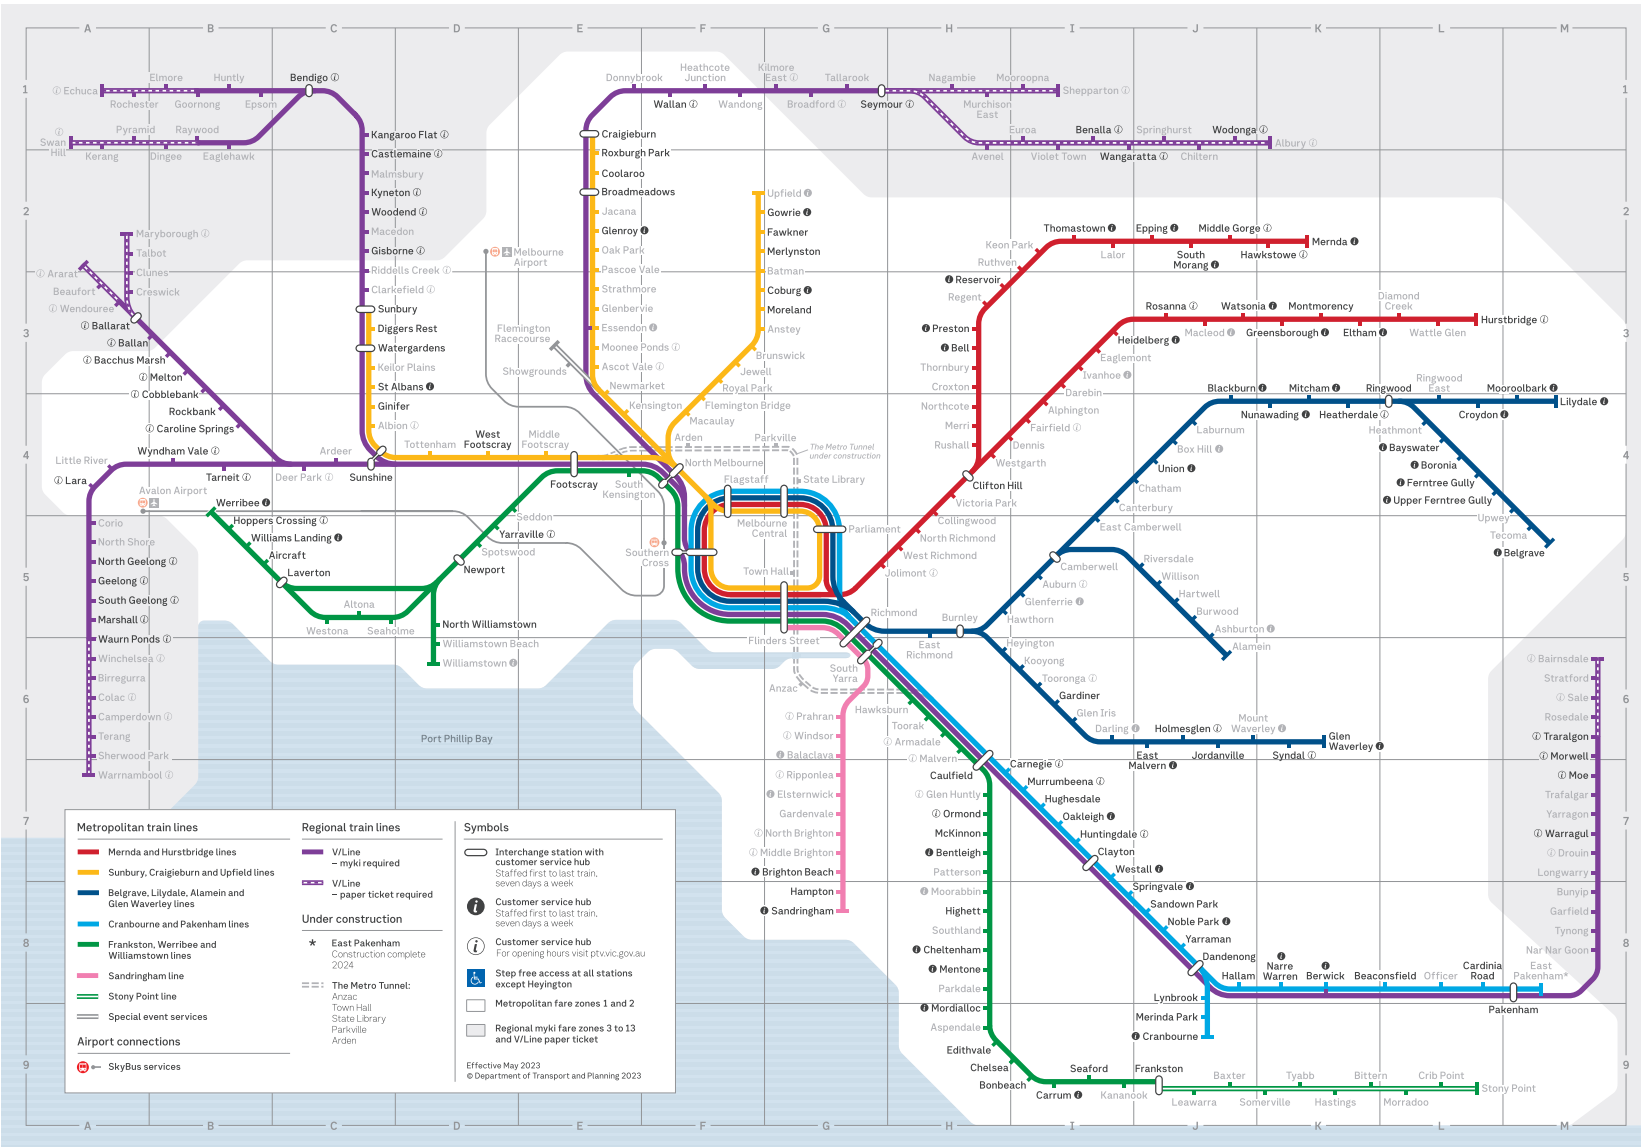

Victorian Parkiteer bike facility locations

Metropolitan and Regional stations

A	E	Laverton	C5	S
Aircraft	B5 Eaglehawk	B1 Leawarra	J9 Sale	M6
Alamein	J6 Eaglemont	I3 Little River	M4 Sandringham	J8
Albion	C4 East Camberwell	I5 Little River	M7 Seaford	C9
Albury	K1 East Malvern	J6 Longwarry	M8 Seaholme	I5
Alphington	J4 East Pakenham*	M8 Lynbrook	M9 Sealdon	O4
Altona	C5 East Richmond*	H5	M	Seymour
Anstey	F3 Echuca	M	M	G1
Ararat	A2 Edithvale	H9 Macaulay	F4 Shepparton	I1
Ardeer	C4 Elmore	B1 Macedon	C2 Sherwood Park	E6
Armadale	H6 Elsternwick	O7 Macleod	J3 Showgrounds	A3
Ascot Vale	E3 Eltham	K3 Mainsbury	C2 Somersville	K9
Ashburton	H5 Epping	J2 Malvern	A6 South Geelong	E5
Aspendale	J9 Epsom	B1 Marshall	H5 South Kensington	A4
Auburn	H1 Essendon	E3 Maryborough	A2 South Morang	J2
Avenel	H1 Euronda	I1 Melbourne Central	H4 Southern Cross	F5
B	F	Melton	B3 Southland	D8
Bacchus Marsh	B3 Fairfield	I4 Mentone	H8 Spotswood	H5
Bairnsdale	H6 Fawkner	F2 Mernda Park	J9 Springhurst	I2
Ballaclava	G5 Ferntree Gully	L4 Merlynston	F2 Springvale	I8
Ballaarat	A3 Flagstaff	F4 Mernda	K2 St Albans	C3
Batman	F2 Flemington Bridge	E4 Merri	H4 St Point	L9
Baxter	F3 Flemington	F3 Middle Brighton	G7 Stratford	E3
Bayswater	L4 Flinders Street	G5 Racecourse	M6 Staffordmore	M4
Beaconsfield	L8 Footscray	E6 Middle Gorge	J2 Sunbury	C4
Beaufort	L4 Footscray	G5 Mitcham	K4 Sunshine	C3
Belgrave	M5 Frankston	J9 Moe	M7 Swan Hill	A1
Bell	G	Moonee Ponds	E3 Syndal	K6
Bellaire	I1 Gardenvale	G7 Moorabbin	H8 T	
Bendigo	C1 Gardiner	I6 Moorabbin	M4 Talbot	A2
Bentleigh	H7 Gardiner	H8 Moorabbin	H1 Tallarook	G3
Berwick	K8 Geelong	A5 Mordialloc	H9 Tarnitee	B5
Birregurra	A6 Ginifer	C4 Moreland	F3 Tecoma	M4
Bittern	K9 Gisborne	C2 Moradodo	L9 Terang	A6
Blackburn	J4 Glen Huntly	H7 Mount Waverley	J6 Thornbury	H3
Bonbeach	J9 Glen Waverley	K6 Murrumbidgee	H1 Toorak	H6
Boronia	L4 Glenferrie	E3 Murrumbidgee	I7 Toorong	I6
Brighton Beach	G7 Glen Huntly	E2 N	H2 Trafalgar	M7
Broadmeadows	E2 Goornong	B1 Nagambie	H1 Traralgon	M6
Brunswick	F3 Gowrie	F2 Nar Nar Goon	M8 Tyabb	K9
Bunyip	H5 Greensborough	K3 Narre Warren	K8 Tyngong	M8
Burwood	J5	Newmarket	D5 U	
C	H	Newport	J8 Union	J4
Camberwell	I5 Hamlyn	G8 Northcote	H4 Ughelli	F2
Camperdown	A6 Hastings	G7 North Brighton	G7 Upper Ferntree	L4
Canterbury	I4 Hawksburn	H6 North Geelong	A5 Ugly	M4
Cardinia Road	M8 Hawkstowe	K2 North Melbourne	F4 Upwey	
Carnegie	H7 Hawthorn	H5 North Richmond	H5 V	
Caroline Springs	B4 Heathcote Junction	F1 North Williamstown	D5 Victoria Park	H4
Carrum	I9 Heatherdale	K1 Nunawading	K4 Violet Town	I1
Castlemaine	C2 Heathmont	L4	O	W
Caulfield	H7 Heidelberg	I3	H6 Oak Park	E2 Wallan
Cheltenham	H9 Highett	H8	H8 Oakfield	I7 Wandong
Chiltern	H8 Holmesglen	J6 Officer	L8 Wangaratta	I1
Chloris	J1 Hoppers Crossing	B5 Ormond	H7 Warragul	M7
Clayton	C3 Hughesdale	I7	P	Watergardens
Clifton Hill	H4 Huntly	B1 Pakenham	M8	Watsonia
Clunes	A3 Hurstbridge	L3 Parkdale	H8	Wattle Glen
Cobblebank	B3 I	G5 Parliament	G5	Waurn Ponds
Coburg	A6 Ivanhoe	I3 Pascoe Vale	E2	Wendouree
Collingwood	H4 Jacana	H2 Werribee	B4	
Cooloroo	E2 Jewell	G6 West Footscray	D7	
Craigieburn	A5 Jacona	E2 Pyramid	A1	Westall
Cranbourne	E1 Jewell	G5	R	Westgate
Creswick	A3 Jolimont	G6	B1	Westona
Crib Point	H3 Jordanville	J6	H6	Williams Landing
Croxton	H3	K	H3	Williamstown
Croydon	L4 Kanook	I9 Richmond	G5	Williamstown
D	Dandenong	J8	Kensington	E4 Windsor
Dandenong	J8	I3 Keon Park	I2 Ripponlea	L4 Windsor
Darling	I6 Kerang	A1 Kilmore East	G1	Wodonga
Deer Park	C4 Kilmore East	I6	G1	Woodend
Dennis	I4 Kooyong	B6	G1	Wynham Vale
Diamond Creek	L3 Kyneton	C2 Rosanna	J3 Y	
Diggers Rest	L	Rosedale	M6 Yarragon	N7
Dingee	L	Roxburgh Park	E2 Yarraman	J8
Donnybrook	E1 Laburnum	J4 Royal Park	F3 Yarraville	D5
Drouin	M7 Lalor	I2 Russhill	H4	
Lara	A4 Ruthven	I2		