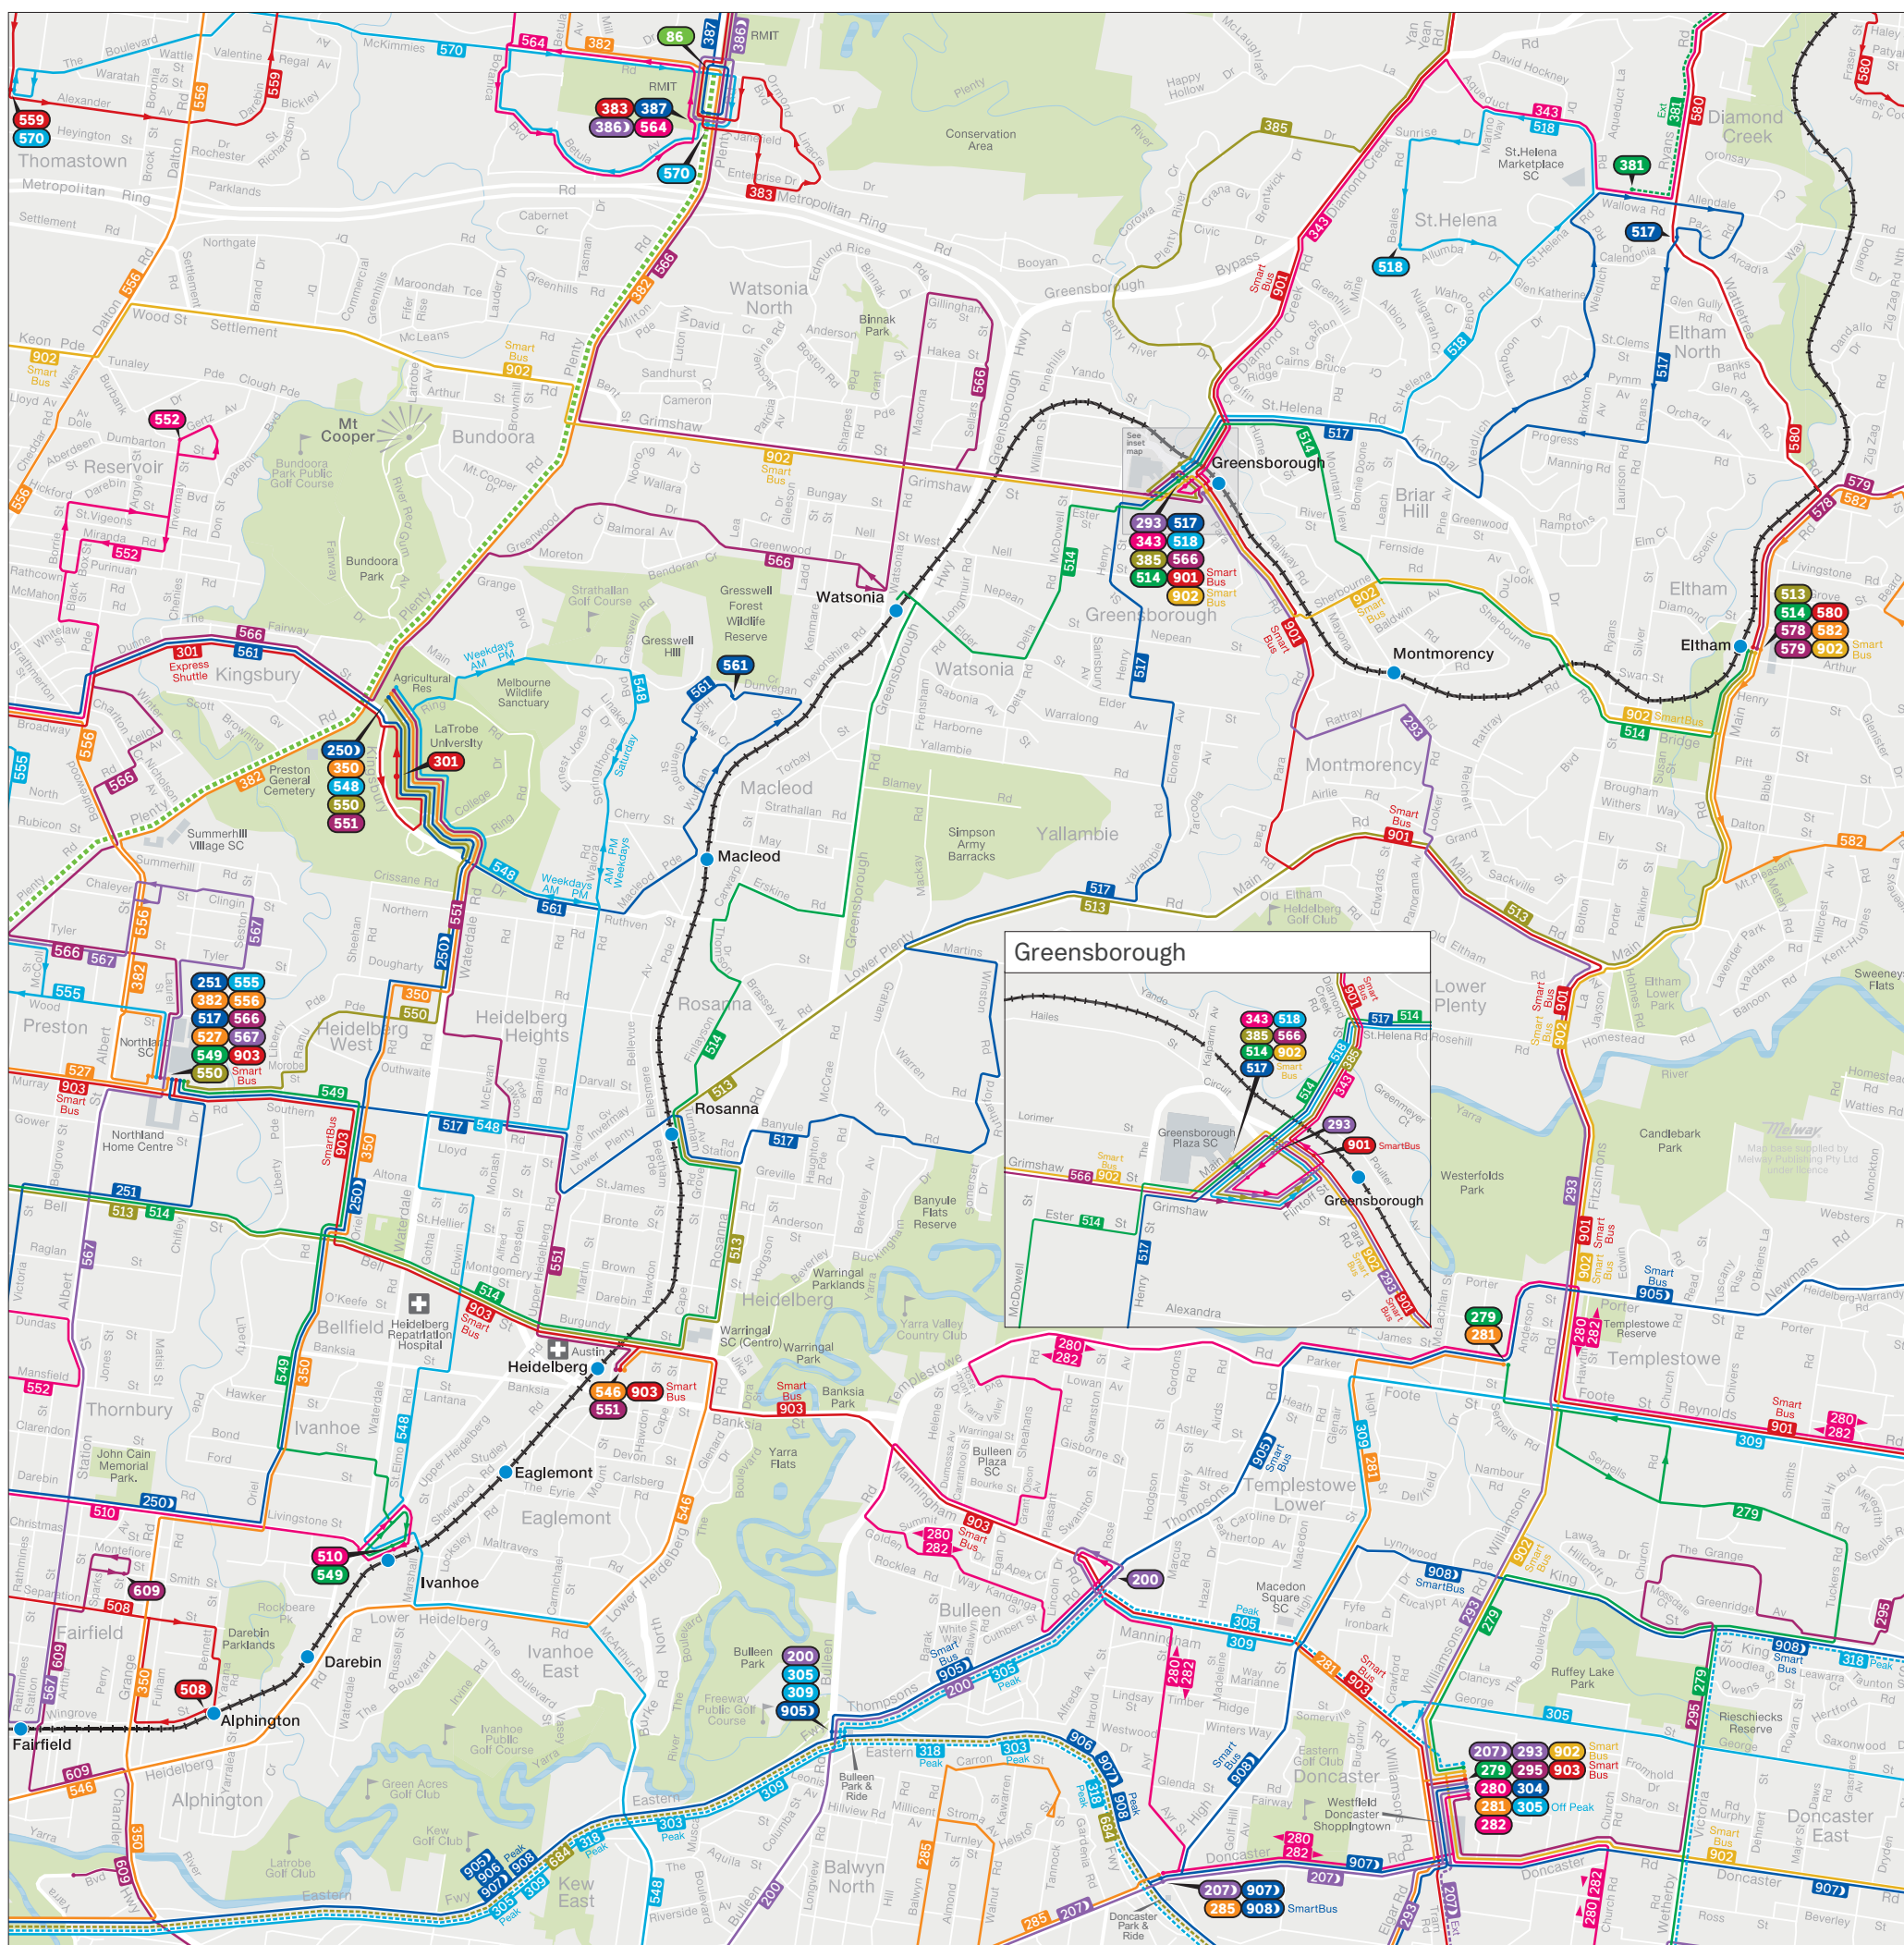

Banyule bus network

—+—+—+— Train
 —+—+—+— Tram
 —+—+—+— Bus
 64 Tram terminus
 600 Bus terminus
 600 Night Bus terminus

MAP NOT TO SCALE
Effective April 2023