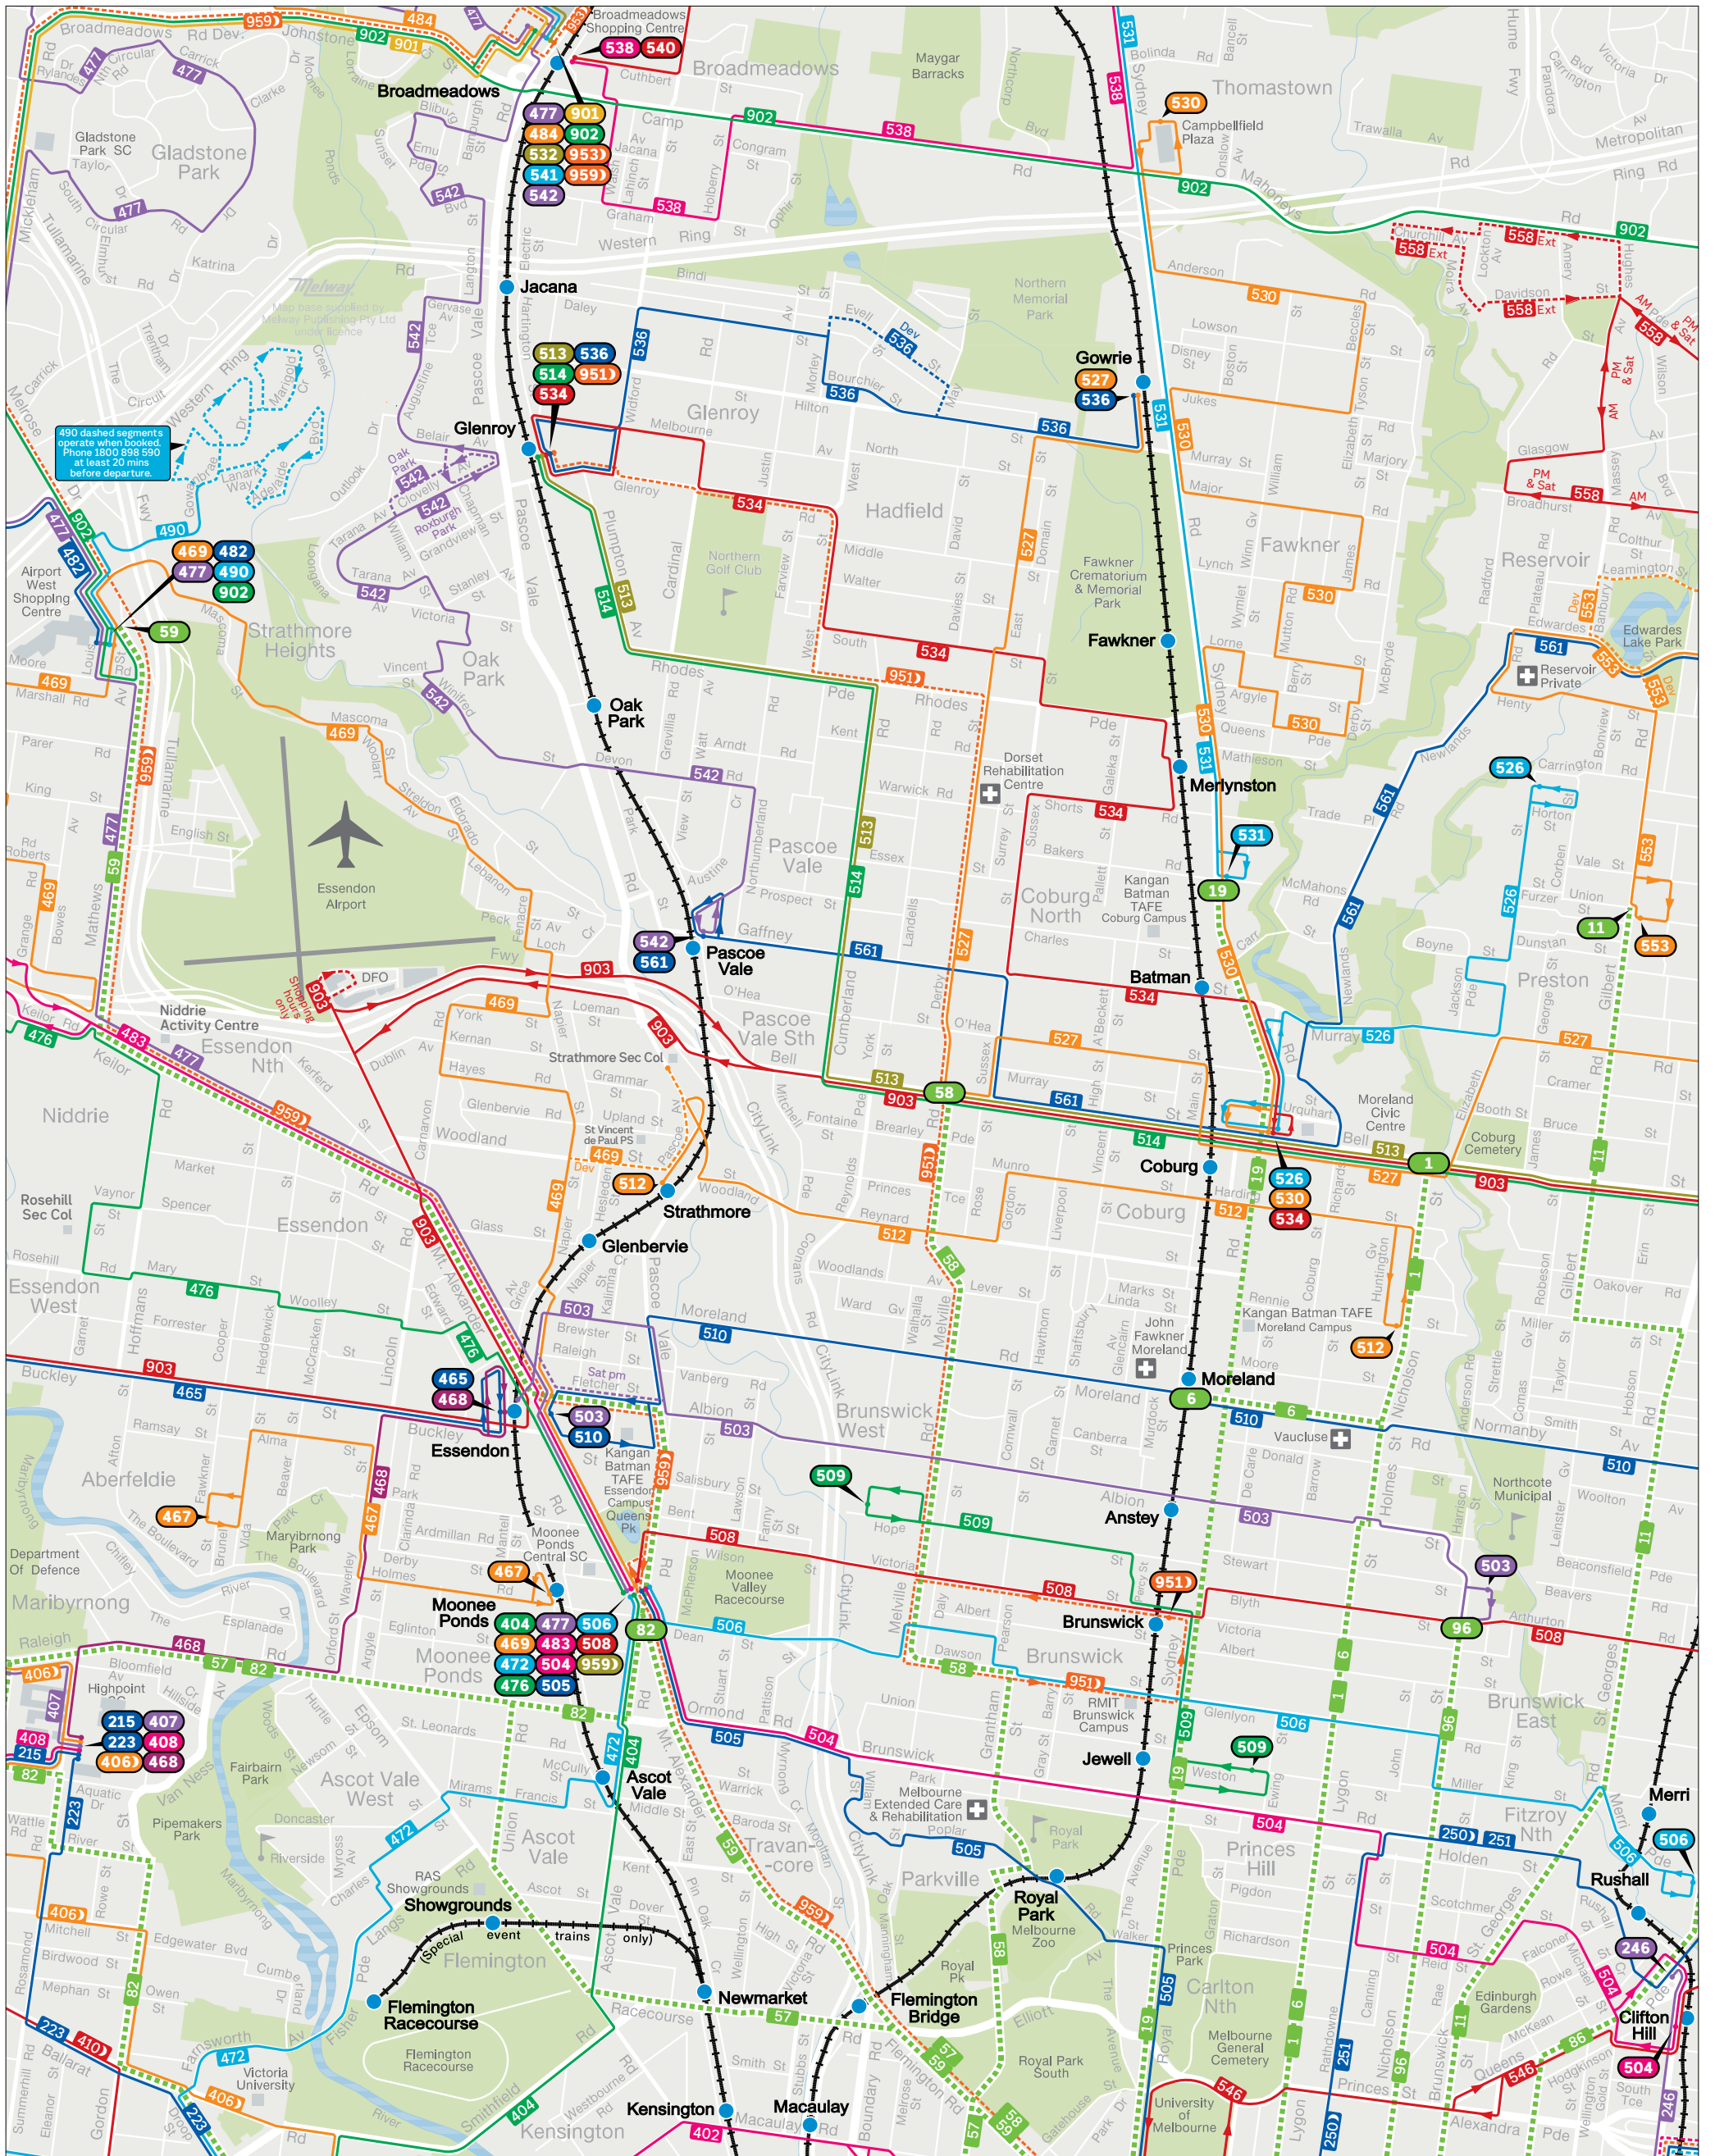

Merri-bek bus network

— Train
 — Tram
 — Bus
 64 Tram terminus
 600 Bus terminus
 600 Night Bus terminus

MAP NOT TO SCALE
Effective July 2022

For more public transport information visit ptv.vic.gov.au, use the PTV app or call 1800 800 007.